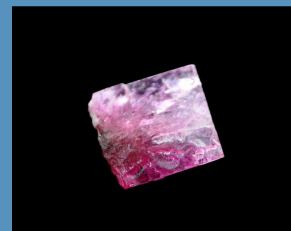

Celestial Earth Minerals & Mineral of The Month Club

JUNE 2014

Dear David A.,

See what we have in store for you this month...

[click here for newsletter](#)

Featured Mineral

Pink Opal from Peru

A rare, pink variety of common opal with a soft translucency that is characteristic of Peruvian Opal.

Please read the write-up and platinum letter for more information.

[click here for platinum letter](#)
[click here for write-up](#)

Pink Opal
Peru

Offering

The five minerals on the monthly offering sheet are sure to please...read the offer sheet for all the glorious details.

[click here for offer sheet](#)

Emerald in Quartz
& Biotite

Featured Fine Mineral

Bixbite is our fine mineral of the month and is unique for several reasons. It is known by three names, Bixbite, Red Beryl, and Red Emerald. In 2006, The Jewelers Association named Bixbite as the rarest gemstone on earth. It was named after Maynard Bixby who discovered this reddish-violet beauty in the early 1900's in the WahWah area of the Thomas Mountain Range in Utah.